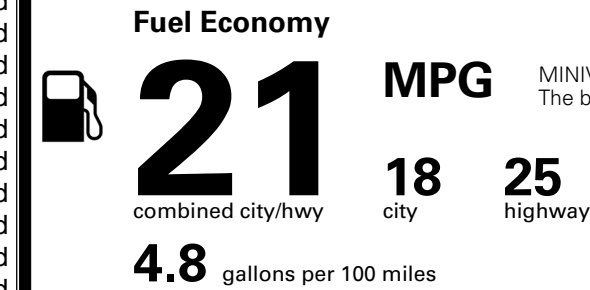

TOTAL MANUFACTURER'S SUGGESTED RETAIL PRICE ▶

\$ 53,320.00

*Additional terms and conditions apply.

**Kia Connect may be currently unavailable for some Model Year 2022 and newer vehicles sold or purchased in Massachusetts; please see owners.kia.com for more information.

TOTAL ADDITIONAL WEIGHT: 15.9

EPA DOT Fuel Economy and Environment

Gasoline Vehicle

You spend
\$3,250
 more in fuel costs
 over 5 years
 compared to the
 average new vehicle.

Annual fuel cost
\$2,350

Fuel Economy & Greenhouse Gas Rating (tailpipe only)