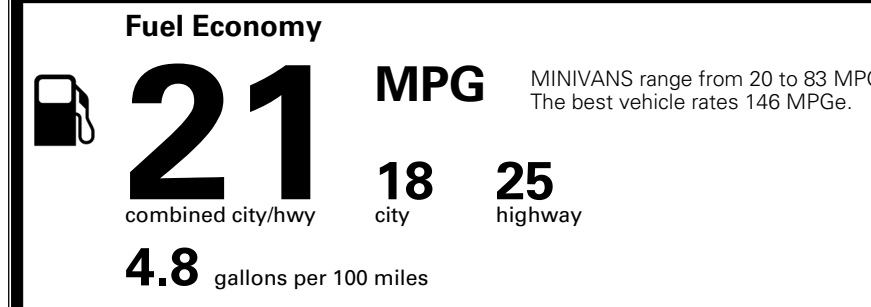

\$495.00
 \$285.00

MSRP INCLUDING OPTIONS

\$ 52,270.00

INLAND FREIGHT AND HANDLING

\$ 1,545.00

TOTAL MANUFACTURER'S SUGGESTED RETAIL PRICE ▶

\$ 53,815.00

*Additional terms and conditions apply.
 **Kia Connect may be currently unavailable for some Model Year 2022 and newer vehicles sold or purchased in Massachusetts; please see owners.kia.com for more information.
 NOTE: When you purchase this vehicle, Kia America, Inc. collects personal information you provide to the dealership. For information on our collection and use of personal information and your rights, please see our Privacy Policy on www.kia.com.

TOTAL ADDITIONAL WEIGHT: 11.4

EPA DOT Fuel Economy and Environment

Gasoline Vehicle

You spend \$3,250 more in fuel costs over 5 years compared to the average new vehicle.

Annual fuel cost \$2,350

Actual results will vary for many reasons, including driving conditions and how you drive and maintain your vehicle. The average new vehicle gets 29 MPG and costs \$8,500 to fuel over 5 years. Cost estimates are based on 15,000 miles per year at \$ 3.30 per gallon. MPGe is miles per gasoline gallon equivalent. Vehicle emissions are a significant cause of climate change and smog.