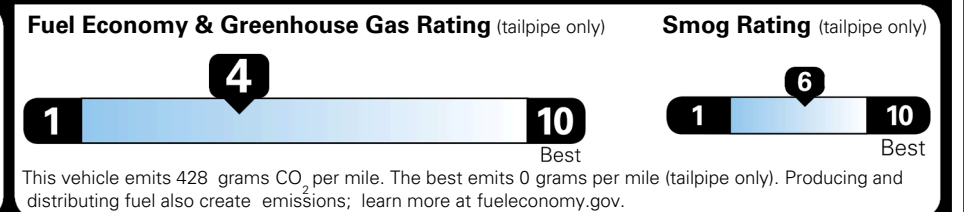

TOTAL ADDITIONAL WEIGHT: 11.4

EPA DOT Fuel Economy and Environment

Gasoline Vehicle

You spend \$3,250 more in fuel costs over 5 years compared to the average new vehicle.

Annual fuel cost \$2,350

Actual results will vary for many reasons, including driving conditions and how you drive and maintain your vehicle. The average new vehicle gets 29 MPG and costs \$8,500 to fuel over 5 years. Cost estimates are based on 15,000 miles per year at \$ 3.30 per gallon. MPGe is miles per gasoline gallon equivalent. Vehicle emissions are a significant cause of climate change and smog.