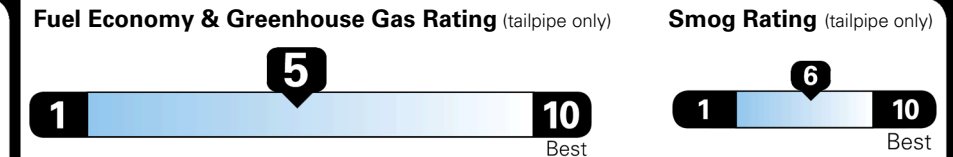

EPA DOT Fuel Economy and Environment

Gasoline Vehicle

Fuel Economy
28 MPG
combined city/hwy
3.6 gallons per 100 miles
city **26** highway **30**

SMALL SUVs range from 14 to 138 MPG. The best vehicle rates 146 MPGe.

You spend $250 more in fuel costs over 5 years compared to the average new vehicle.

Annual fuel cost $1,650