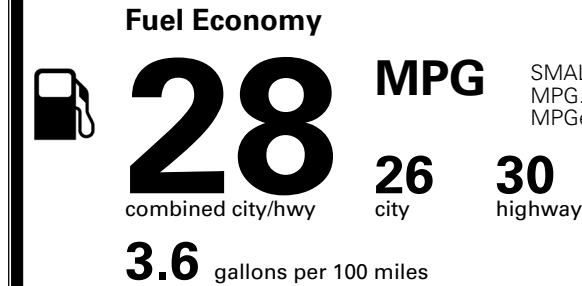

\$445.00
 \$200.00

MSRP INCLUDING OPTIONS

\$ 28,735.00

INLAND FREIGHT AND HANDLING

\$ 1,495.00

TOTAL MANUFACTURER'S SUGGESTED RETAIL PRICE ▶

\$ 30,230.00

EPA DOT Fuel Economy and Environment

Gasoline Vehicle

SMALL SUVs range from 14 to 138 MPG. The best vehicle rates 146 MPGe.

You spend \$250 more in fuel costs over 5 years compared to the average new vehicle.

Annual fuel cost \$1,650

Fuel Economy & Greenhouse Gas Rating (tailpipe only)