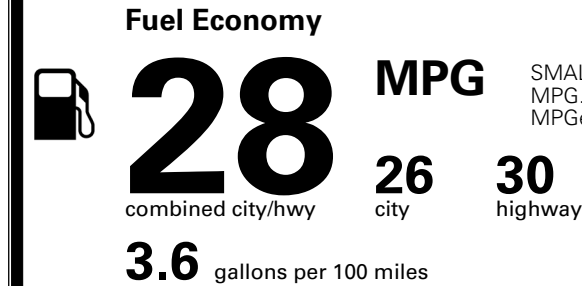

\$ 28,290.00

INLAND FREIGHT AND HANDLING

\$ 1,495.00

TOTAL MANUFACTURER'S SUGGESTED RETAIL PRICE ▶

\$ 29,785.00

*Additional terms and conditions apply.

**Kia Connect may be currently unavailable for some Model Year 2022 and newer vehicles sold or purchased in Massachusetts; please see owners.kia.com for more information.

TOTAL ADDITIONAL WEIGHT: 13.1

EPA DOT Fuel Economy and Environment

Gasoline Vehicle

SMALL SUVs range from 14 to 138 MPG. The best vehicle rates 146 MPGe.

You spend \$250 more in fuel costs over 5 years compared to the average new vehicle.