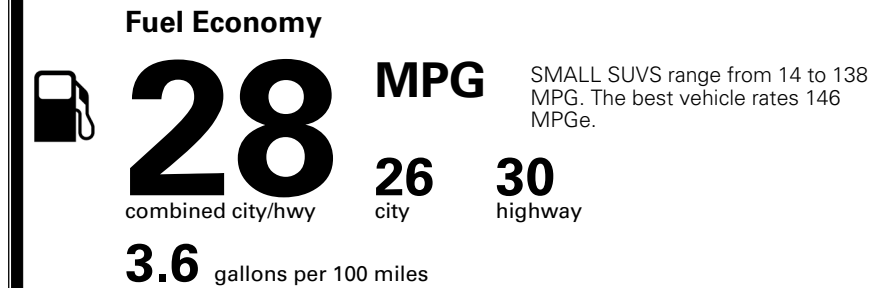

TOTAL ADDITIONAL WEIGHT: 7.2

EPA DOT Fuel Economy and Environment

Gasoline Vehicle

You spend **\$250** more in fuel costs over 5 years compared to the average new vehicle.

Annual fuel cost **\$1,650**

Actual results will vary for many reasons, including driving conditions and how you drive and maintain your vehicle. The average new vehicle gets 29 MPG and costs \$8,000 to fuel over 5 years. Cost estimates are based on 15,000 miles per year at \$ 3.10 per gallon. MPGe is miles per gasoline gallon equivalent. Vehicle emissions are a significant cause of climate change and smog.