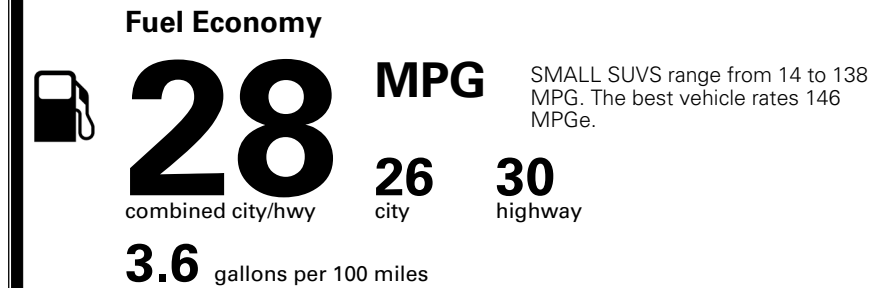

\$545.00
 \$200.00

MSRP INCLUDING OPTIONS

\$ 29,735.00

INLAND FREIGHT AND HANDLING

\$ 1,495.00

TOTAL MANUFACTURER'S SUGGESTED RETAIL PRICE ▶

\$ 31,230.00

*Additional terms and conditions apply.
 **Kia Connect may be currently unavailable for some Model Year 2022 and newer vehicles sold or purchased in Massachusetts; please see owners.kia.com for more information.
 NOTE: When you purchase this vehicle, Kia America, Inc. collects personal information you provide to the dealership. For information on our collection and use of personal information and your rights, please see our Privacy Policy on www.kia.com.

TOTAL ADDITIONAL WEIGHT: 7.2

EPA DOT Fuel Economy and Environment

Gasoline Vehicle

You spend \$250
 more in fuel costs over 5 years compared to the average new vehicle.

Annual fuel cost \$1,650

Actual results will vary for many reasons, including driving conditions and how you drive and maintain your vehicle. The average new vehicle gets 29 MPG and costs \$8,000 to fuel over 5 years. Cost estimates are based on 15,000 miles per year at \$ 3.10 per gallon. MPGe is miles per gasoline gallon equivalent. Vehicle emissions are a significant cause of climate change and smog.