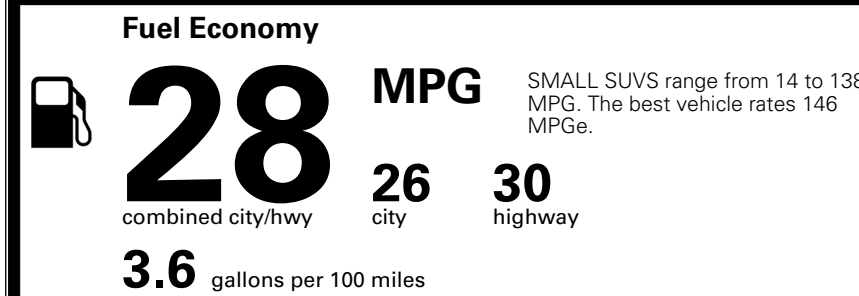

WARRANTY

10 Year/100,000 Mile Limited Powertrain Warranty
5 Year/60,000 Mile Limited Basic Warranty
5 Year/60,000 Mile Roadside Assistance

MANUFACTURER'S SUGGESTED RETAIL PRICE ▶

$ 30,090.00

COMPARE EX AWD FEATURES

Added to/in place of standard S AWD features
- Smart Power Liftgate
- LED Rear Combination Lights
- Roof Rails
- Dual-Zone Auto Climate Control w/ 5" Display
- SynTex Seating Material
- Rear Air Vents
- Rear Center Armrest w/ Cupholders
- Dual Illuminated Vanity Mirrors

Included
Included
Included
Included
Included
Included
Included
Included

ADDITIONAL INSTALLED EQUIPMENT:
(In addition to or in place of standard features)
Carpeted Floor Mats

$200.00

MSRP INCLUDING OPTIONS

$ 30,290.00

INLAND FREIGHT AND HANDLING

$ 1,495.00

TOTAL MANUFACTURER'S SUGGESTED RETAIL PRICE ▶

$ 31,785.00

TOTAL ADDITIONAL WEIGHT: 7.2

*Additional terms and conditions apply.

**Kia Connect may be currently unavailable for some Model Year 2022 and newer vehicles sold or purchased in Massachusetts; please see owners.kia.com for more information.

NOTE: When you purchase this vehicle, Kia America, Inc. collects personal information you provide to the dealership. For information on our collection and use of personal information and your rights, please see our Privacy Policy on www.kia.com.

EPA DOT Fuel Economy and Environment

Gasoline Vehicle

You spend $250 more in fuel costs over 5 years
compared to the average new vehicle.

Annual fuel cost
$1,650