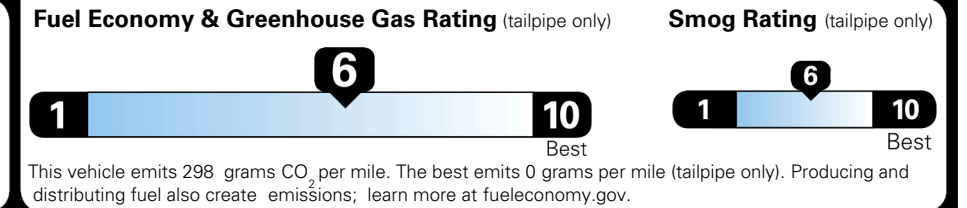

Actual results will vary for many reasons, including driving conditions and how you drive and maintain your vehicle. The average new vehicle gets 29 MPG and costs $8,000 to fuel over 5 years. Cost estimates are based on 15,000 miles per year at $ 3.10 per gallon. MPGe is miles per gasoline gallon equivalent. Vehicle emissions are a significant cause of climate change and smog.

fueleconomy.gov

Calculate personalized estimates and compare vehicles

GOVERNMENT 5-STAR SAFETY RATINGS

Overall Vehicle Score Not Rated

Based on the combined rating of frontal, side and rollover. Should ONLY be compared to other vehicles of similar size and weight.

Frontal Driver Not Rated

Crash Passenger Not Rated

Based on the risk of injury in a frontal impact. Should ONLY be compared to other vehicles of similar size and weight.

Side Front seat Not Rated

Crash Rear seat Not Rated

Star ratings based on the risk of injury in a side impact.

Rollover Not Rated

Star ratings based on the risk of rollover in a single-vehicle crash.

Star ratings range from 1 to 5 stars (★★★★★) with 5 being the highest.

Source: National Highway Traffic Safety Administration (NHTSA).

www.safercar.gov or 1-888-327-4236

Manufacturer's suggested retail price includes Manufacturer's recommended pre-delivery service. License and title fees, state and local taxes and other dealer installed options and accessories are not included in the manufacturer's suggested retail price.

PARTS CONTENT INFORMATION

FOR VEHICLES IN THIS CAR LINE U.S./CANADIAN PARTS CONTENT: 0 %

MAJOR SOURCES OF FOREIGN PARTS: KOREA: 90%

NOTE: PARTS CONTENT DOES NOT INCLUDE FINAL ASSEMBLY, DISTRIBUTION, OR OTHER NON-PARTS COSTS.

FOR THIS VEHICLE FINAL ASSEMBLY POINT: GWANGJU, KOREA

COUNTRY OF ORIGIN

ENGINE (MOTOR): KOREA

TRANSMISSION: KOREA