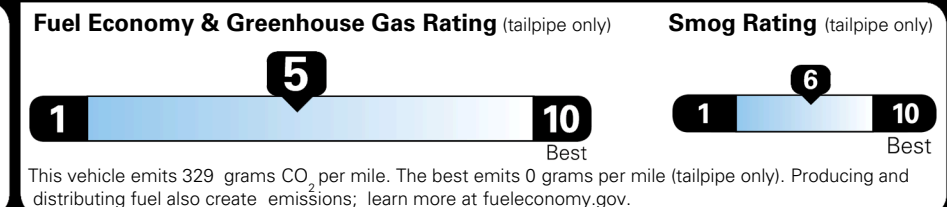

Actual results will vary for many reasons, including driving conditions and how you drive and maintain your vehicle. The average new vehicle gets 29 MPG and costs $8,500 to fuel over 5 years. Cost estimates are based on 15,000 miles per year at $ 3.30 per gallon. MPGe is miles per gasoline gallon equivalent. Vehicle emissions are a significant cause of climate change and smog.

fueleconomy.gov

Calculate personalized estimates and compare vehicles

GOVERNMENT 5-STAR SAFETY RATINGS

Overall Vehicle Score ★ ★ ★ ★ ★

Based on the combined rating of frontal, side and rollover.
Should ONLY be compared to other vehicles of similar size and weight.

Frontal Driver ★ ★ ★ ★ ★

Crash Passenger ★ ★ ★ ★ ★

Based on the risk of injury in a frontal impact.
Should ONLY be compared to other vehicles of similar size and weight.

Side Front seat ★ ★ ★ ★ ★

Crash Rear seat ★ ★ ★ ★ ★

Star ratings based on the risk of injury in a side impact.

Rollover ★ ★ ★ ★ ★

Star ratings based on the risk of rollover in a single-vehicle crash.

Star ratings range from 1 to 5 stars (★★★★★) with 5 being the highest.

Source: National Highway Traffic Safety Administration (NHTSA).

www.safercar.gov or 1-888-327-4236

Manufacturer's suggested retail price includes Manufacturer's recommended pre-delivery service. License and title fees, state and local taxes and other dealer installed options and accessories are not included in the manufacturer's suggested retail price.

PARTS CONTENT INFORMATION

FOR VEHICLES IN THIS CAR LINE U.S./CANADIAN
PARTS CONTENT: 0 %

MAJOR SOURCES OF FOREIGN PARTS:
KOREA: 90%

NOTE: PARTS CONTENT DOES NOT INCLUDE FINAL ASSEMBLY, DISTRIBUTION, OR OTHER NON-PARTS COSTS.

FOR THIS VEHICLE
FINAL ASSEMBLY POINT:
HWASUNG, KOREA

COUNTRY OF ORIGIN

ENGINE (MOTOR): KOREA

TRANSMISSION: KOREA