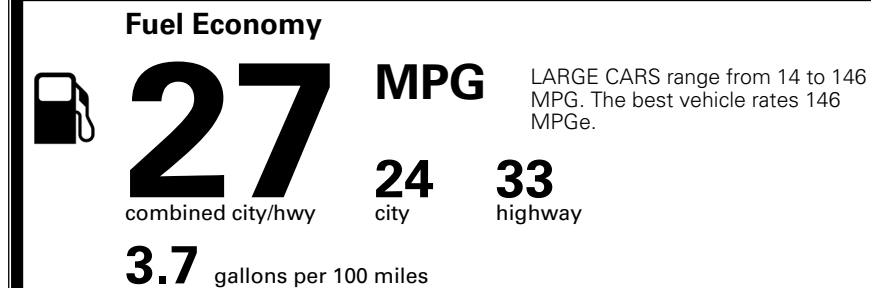

WARRANTY

10 Year/100,000 Mile Limited Powertrain Warranty
5 Year/60,000 Mile Limited Basic Warranty
5 Year/60,000 Mile Roadside Assistance

*Additional terms and conditions apply.
**Kia Connect may be currently unavailable for some Model Year 2022 and newer vehicles sold or purchased in Massachusetts; please see owners.kia.com for more information.
NOTE: When you purchase this vehicle, Kia America, Inc. collects personal information you provide to the dealership. For information on our collection and use of personal information and your rights, please see our Privacy Policy on www.kia.com.

MANUFACTURER'S SUGGESTED RETAIL PRICE ▶

COMPARE GT-LINE AWD FEATURES

Added to/in place of standard GT-Line FWD features
- All-Wheel Drive
- Heated Steering Wheel

ADDITIONAL INSTALLED EQUIPMENT:

(In addition to or in place of standard features)

Steel Matte Gray Paint
GT-Line Red Interior Color Package
GT-Line Premium Package
- Panoramic Sunroof w/ Power Sunshade
- LED Interior Lighting
- Bose Premium Audio w/Active Sound Design
- 18" Black Finished Alloy Wheels, Unique Design
Carpeted Floor Mats

$ 30,090.00

Included
Included
Included

$695.00
$295.00
$2,200.00

$200.00

MSRP INCLUDING OPTIONS

$ 33,480.00

INLAND FREIGHT AND HANDLING

$ 1,245.00

TOTAL MANUFACTURER'S SUGGESTED RETAIL PRICE ▶

$ 34,725.00

TOTAL ADDITIONAL WEIGHT: 7.3

EPA DOT Fuel Economy and Environment

Gasoline Vehicle

You spend
$750
more in fuel costs
over 5 years
compared to the
average new vehicle.

Annual fuel cost
$1,850