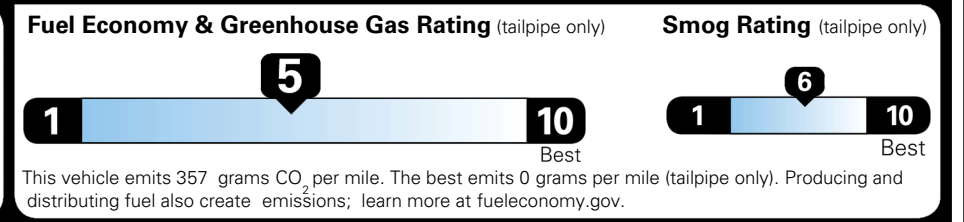

TOTAL ADDITIONAL WEIGHT: 6.6

EPA DOT Fuel Economy and Environment

Gasoline Vehicle

You spend **\$1,500** more in fuel costs over 5 years compared to the average new vehicle.

Annual fuel cost **\$2,000**

Actual results will vary for many reasons, including driving conditions and how you drive and maintain your vehicle. The average new vehicle gets 29 MPG and costs \$8,500 to fuel over 5 years. Cost estimates are based on 15,000 miles per year at \$ 3.30 per gallon. MPGe is miles per gasoline gallon equivalent. Vehicle emissions are a significant cause of climate change and smog.