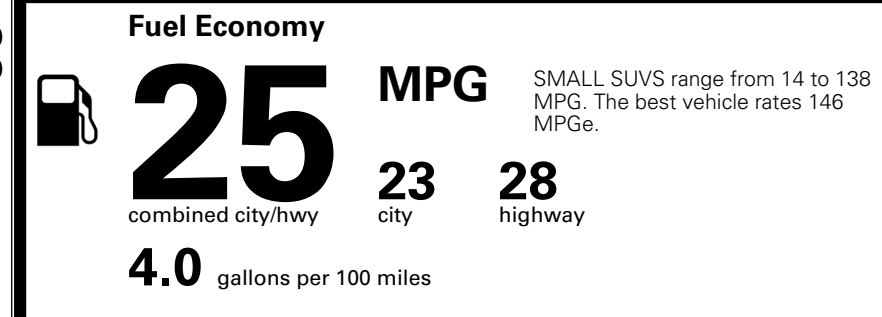

\$ 38,020.00

INLAND FREIGHT AND HANDLING

\$ 1,495.00

TOTAL MANUFACTURER'S SUGGESTED RETAIL PRICE ▶

\$ 39,515.00

*Additional terms and conditions apply.
 **Kia Connect may be currently unavailable for some Model Year 2022 and newer vehicles sold or purchased in Massachusetts; please see owners.kia.com for more information.
 NOTE: When you purchase this vehicle, Kia America, Inc. collects personal information you provide to the dealership. For information on our collection and use of personal information and your rights, please see our Privacy Policy on www.kia.com.

TOTAL ADDITIONAL WEIGHT: 6.6

EPA DOT Fuel Economy and Environment

Gasoline Vehicle

You spend **\$1,500** more in fuel costs over 5 years compared to the average new vehicle.

Annual fuel cost **\$2,000**

Actual results will vary for many reasons, including driving conditions and how you drive and maintain your vehicle. The average new vehicle gets 29 MPG and costs \$8,500 to fuel over 5 years. Cost estimates are based on 15,000 miles per year at \$ 3.30 per gallon. MPGe is miles per gasoline gallon equivalent. Vehicle emissions are a significant cause of climate change and smog.