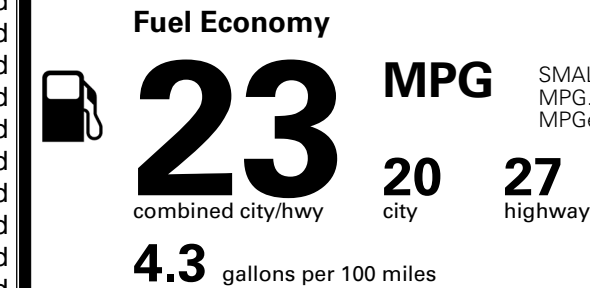

\$235.00

MSRP INCLUDING OPTIONS

\$ 40,225.00

INLAND FREIGHT AND HANDLING

\$ 1,495.00

TOTAL MANUFACTURER'S SUGGESTED RETAIL PRICE ▶

\$ 41,720.00

TOTAL ADDITIONAL WEIGHT: 6.6

EPA DOT Fuel Economy and Environment

Gasoline Vehicle

SMALL SUVs range from 14 to 138 MPG. The best vehicle rates 146 MPGe.

You spend
\$2,250
 more in fuel costs
 over 5 years
 compared to the
 average new vehicle.