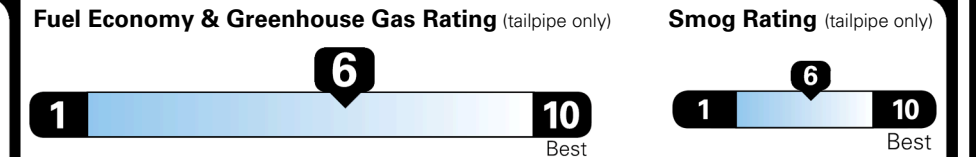

This vehicle emits 281 grams CO₂ per mile. The best emits 0 grams per mile (tailpipe only). Producing and distributing fuel also create emissions; learn more at fueleconomy.gov.

Actual results will vary for many reasons, including driving conditions and how you drive and maintain your vehicle. The average new vehicle gets 29 MPG and costs $8,000 to fuel over 5 years. Cost estimates are based on 15,000 miles per year at $ 3.10 per gallon. MPGe is miles per gasoline gallon equivalent. Vehicle emissions are a significant cause of climate change and smog.

fueleconomy.gov

Calculate personalized estimates and compare vehicles

GOVERNMENT 5-STAR SAFETY RATINGS

Overall Vehicle Score Not Rated

Based on the combined rating of frontal, side and rollover. Should ONLY be compared to other vehicles of similar size and weight.

Frontal	Driver	Not Rated
Crash	Passenger	Not Rated

Based on the risk of injury in a frontal impact. Should ONLY be compared to other vehicles of similar size and weight.

Side	Front seat	Not Rated
Crash	Rear seat	Not Rated

Star ratings based on the risk of injury in a side impact.

Rollover Not Rated

Star ratings based on the risk of rollover in a single-vehicle crash.

Star ratings range from 1 to 5 stars (★★★★★) with 5 being the highest.

Source: National Highway Traffic Safety Administration (NHTSA).

www.safercar.gov or 1-888-327-4236

Manufacturer's suggested retail price includes Manufacturer's recommended pre-delivery service. License and title fees, state and local taxes and other dealer installed options and accessories are not included in the manufacturer's suggested retail price.

PARTS CONTENT INFORMATION

FOR VEHICLES IN THIS CAR LINE U.S./CANADIAN PARTS CONTENT: 45 %

MAJOR SOURCES OF FOREIGN PARTS: KOREA: 40%

NOTE: PARTS CONTENT DOES NOT INCLUDE FINAL ASSEMBLY, DISTRIBUTION, OR OTHER NON-PARTS COSTS.

FOR THIS VEHICLE FINAL ASSEMBLY POINT: WEST POINT, GA, USA

COUNTRY OF ORIGIN ENGINE (MOTOR): KOREA
TRANSMISSION: MEXICO

*Additional terms and conditions apply.

**Kia Connect may be currently unavailable for some Model Year 2022 and newer vehicles sold or purchased in Massachusetts; please see owners.kia.com for more information.

NOTE: When you purchase this vehicle, Kia America, Inc. collects personal information you provide to the dealership. For information on our collection and use of personal information and your rights, please see our Privacy Policy on www.kia.com.