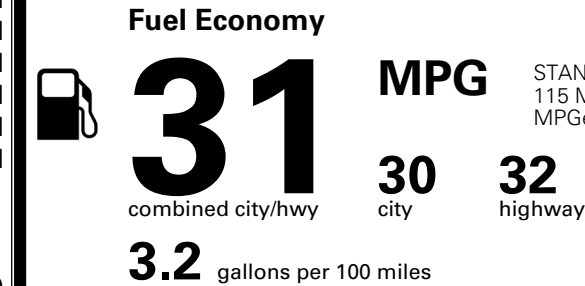

\$ 1,545.00

TOTAL MANUFACTURER'S SUGGESTED RETAIL PRICE ▶

\$ 59,385.00

TOTAL ADDITIONAL WEIGHT: 7.3

*Additional terms and conditions apply.

**Kia Connect may be currently unavailable for some Model Year 2022 and newer vehicles sold or purchased in Massachusetts; please see owners.kia.com for more information.

EPA DOT Fuel Economy and Environment

Gasoline Vehicle

STANDARD SUVS range from 13 to 115 MPG. The best vehicle rates 146 MPGe.

You save \$500
 in fuel costs over 5 years compared to the average new vehicle.