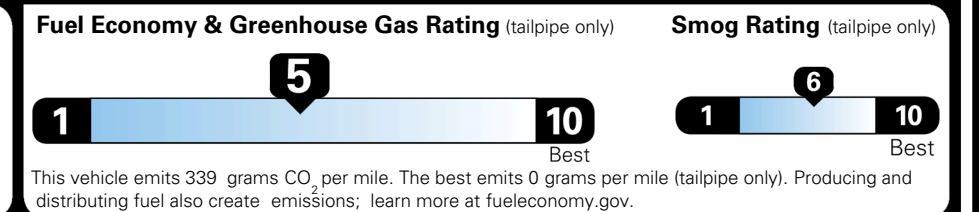

TOTAL ADDITIONAL WEIGHT:

EPA DOT Fuel Economy and Environment

Gasoline Vehicle

You spend \$1,000 more in fuel costs over 5 years compared to the average new vehicle.

Annual fuel cost \$1,900

Actual results will vary for many reasons, including driving conditions and how you drive and maintain your vehicle. The average new vehicle gets 29 MPG and costs \$8,500 to fuel over 5 years. Cost estimates are based on 15,000 miles per year at \$ 3.30 per gallon. MPGe is miles per gasoline gallon equivalent. Vehicle emissions are a significant cause of climate change and smog.