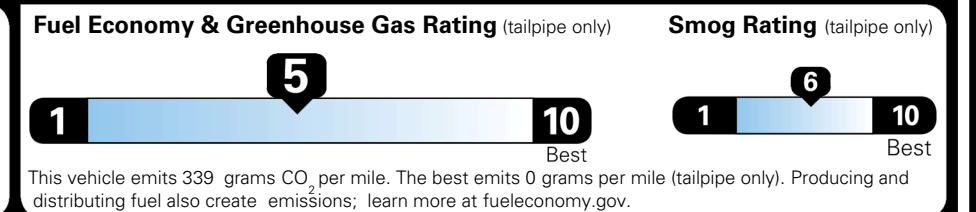

TOTAL ADDITIONAL WEIGHT:

EPA DOT Fuel Economy and Environment

Gasoline Vehicle

You spend **\$1,000** more in fuel costs over 5 years compared to the average new vehicle.

Annual fuel cost **\$1,900**

Actual results will vary for many reasons, including driving conditions and how you drive and maintain your vehicle. The average new vehicle gets 29 MPG and costs \$8,500 to fuel over 5 years. Cost estimates are based on 15,000 miles per year at \$ 3.30 per gallon. MPGe is miles per gasoline gallon equivalent. Vehicle emissions are a significant cause of climate change and smog.