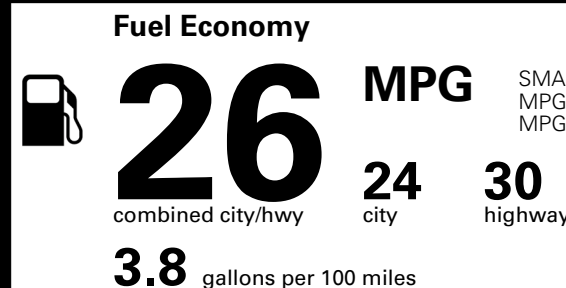

EPA DOT Fuel Economy and Environment

Gasoline Vehicle

SMALL SUVs range from 14 to 138 MPG. The best vehicle rates 146 MPGe.

You spend
$1,000
more in fuel costs
over 5 years
compared to the
average new vehicle.

Annual fuel cost
$1,900