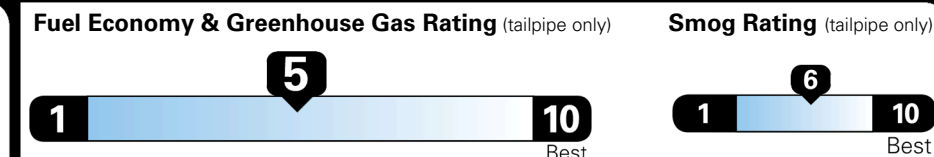

This vehicle emits 339 grams CO₂ per mile. The best emits 0 grams per mile (tailpipe only). Producing and distributing fuel also create emissions; learn more at fueleconomy.gov.

Actual results will vary for many reasons, including driving conditions and how you drive and maintain your vehicle. The average new vehicle gets 29 MPG and costs $8,500 to fuel over 5 years. Cost estimates are based on 15,000 miles per year at $ 3.30 per gallon. MPGe is miles per gasoline gallon equivalent. Vehicle emissions are a significant cause of climate change and smog.

fueleconomy.gov

Calculate personalized estimates and compare vehicles

GOVERNMENT 5-STAR SAFETY RATINGS

PARTS CONTENT INFORMATION

Overall Vehicle Score ★ ★ ★ ★ ★

Based on the combined rating of frontal, side and rollover. Should ONLY be compared to other vehicles of similar size and weight.

Frontal Driver ★ ★ ★ ★ ★
Crash Passenger ★ ★ ★ ★ ★

Based on the risk of injury in a frontal impact. Should ONLY be compared to other vehicles of similar size and weight.

Side Front seat ★ ★ ★ ★ ★
Crash Rear seat ★ ★ ★ ★ ★

Star ratings based on the risk of injury in a side impact.

Rollover ★ ★ ★ ★ ★

Star ratings based on the risk of rollover in a single-vehicle crash.

Star ratings range from 1 to 5 stars (★★★★★) with 5 being the highest.

Source: National Highway Traffic Safety Administration (NHTSA).

www.safercar.gov or 1-888-327-4236

Manufacturer's suggested retail price includes Manufacturer's recommended pre-delivery service. License and title fees, state and local taxes and other dealer installed options and accessories are not included in the manufacturer's suggested retail price.

FOR VEHICLES IN THIS CAR LINE U.S./CANADIAN PARTS CONTENT: 55 %

MAJOR SOURCES OF FOREIGN PARTS: KOREA: 30%

NOTE: PARTS CONTENT DOES NOT INCLUDE FINAL ASSEMBLY, DISTRIBUTION, OR OTHER NON-PARTS COSTS.

FOR THIS VEHICLE FINAL ASSEMBLY POINT: WEST POINT, GA, USA

COUNTRY OF ORIGIN ENGINE (MOTOR):

USA

TRANSMISSION:

USA