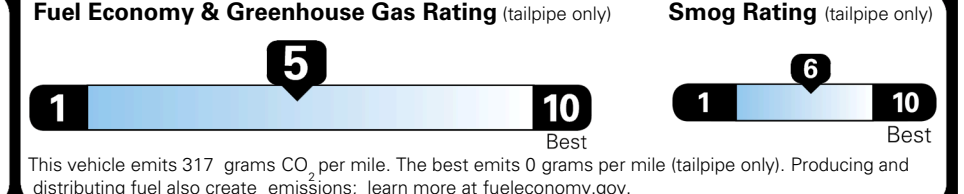

Actual results will vary for many reasons, including driving conditions and how you drive and maintain your vehicle. The average new vehicle gets 29 MPG and costs $8,500 to fuel over 5 years. Cost estimates are based on 15,000 miles per year at $ 3.30 per gallon. MPGe is miles per gasoline gallon equivalent. Vehicle emissions are a significant cause of climate change and smog.

fueleconomy.gov

Calculate personalized estimates and compare vehicles