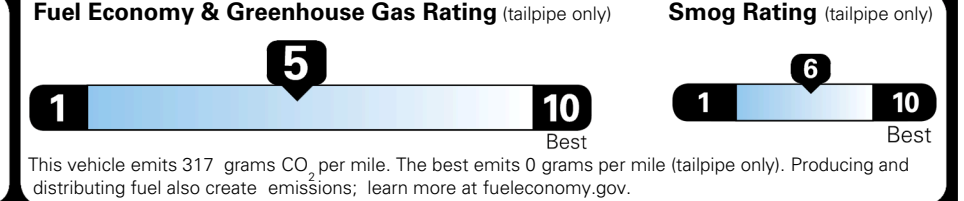

TOTAL ADDITIONAL WEIGHT: 5.6

EPA DOT Fuel Economy and Environment

Gasoline Vehicle

You spend \$250 more in fuel costs over 5 years compared to the average new vehicle.

Annual fuel cost \$1,750

Actual results will vary for many reasons, including driving conditions and how you drive and maintain your vehicle. The average new vehicle gets 29 MPG and costs \$8,500 to fuel over 5 years. Cost estimates are based on 15,000 miles per year at \$ 3.30 per gallon. MPGe is miles per gasoline gallon equivalent. Vehicle emissions are a significant cause of climate change and smog.