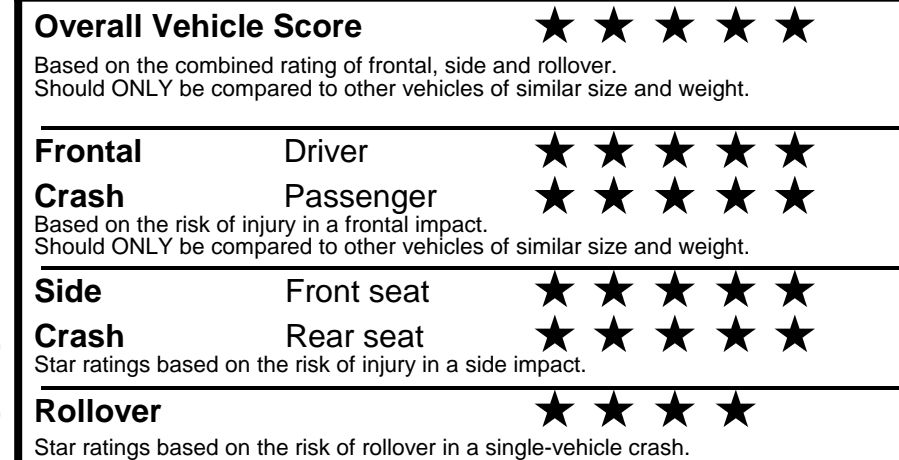

fueleconomy.gov

Calculate personalized estimates and compare vehicles

GOVERNMENT 5-STAR SAFETY RATINGS

Star ratings range from 1 to 5 stars (★★★★★) with 5 being the highest. Source: National Highway Traffic Safety Administration (NHTSA). www.safercar.gov or 1-888-327-4236