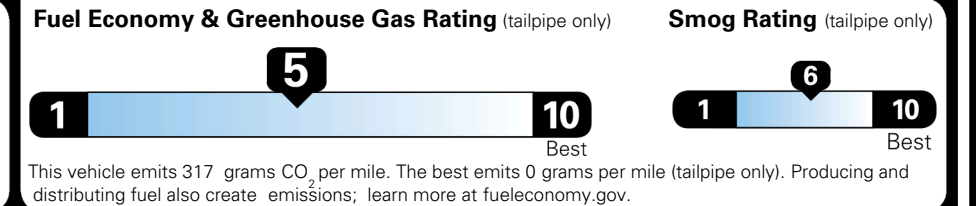

TOTAL ADDITIONAL WEIGHT:

EPA DOT Fuel Economy and Environment

Gasoline Vehicle

You spend
\$250
more in fuel costs
over 5 years
compared to the
average new vehicle.

Annual fuel cost
\$1,750

Actual results will vary for many reasons, including driving conditions and how you drive and maintain your vehicle. The average new vehicle gets 29 MPG and costs \$8,500 to fuel over 5 years. Cost estimates are based on 15,000 miles per year at \$ 3.30 per gallon. MPGe is miles per gasoline gallon equivalent. Vehicle emissions are a significant cause of climate change and smog.