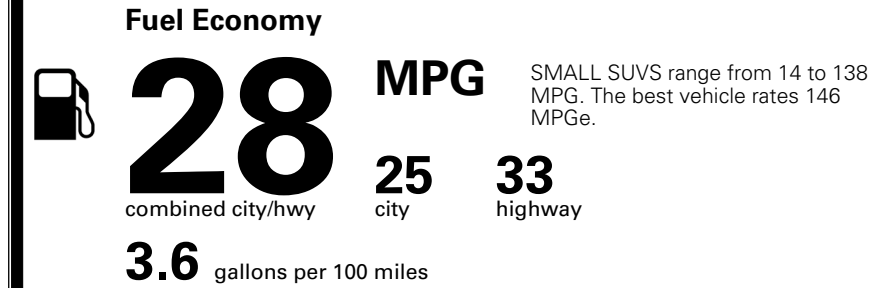

EPA DOT Fuel Economy and Environment

Gasoline Vehicle

You spend
$250
more in fuel costs
over 5 years
compared to the
average new vehicle.

Annual fuel cost
$1,750