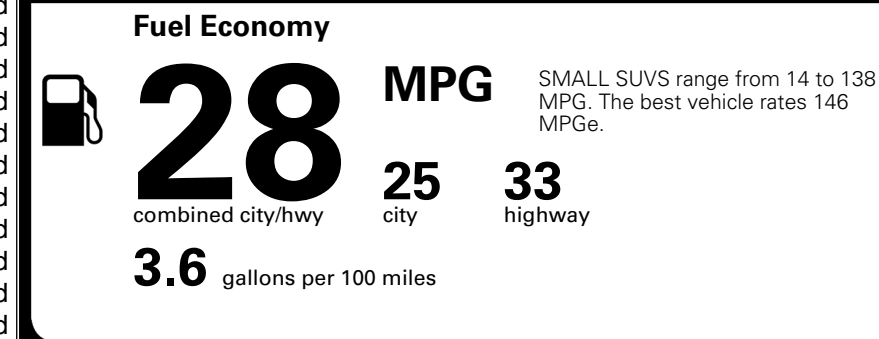

TOTAL ADDITIONAL WEIGHT: 11.0

EPA DOT Fuel Economy and Environment

Gasoline Vehicle

You spend \$250 more in fuel costs over 5 years compared to the average new vehicle.

Annual fuel cost \$1,750

Actual results will vary for many reasons, including driving conditions and how you drive and maintain your vehicle. The average new vehicle gets 29 MPG and costs \$8,500 to fuel over 5 years. Cost estimates are based on 15,000 miles per year at \$ 3.30 per gallon. MPGe is miles per gasoline gallon equivalent. Vehicle emissions are a significant cause of climate change and smog.