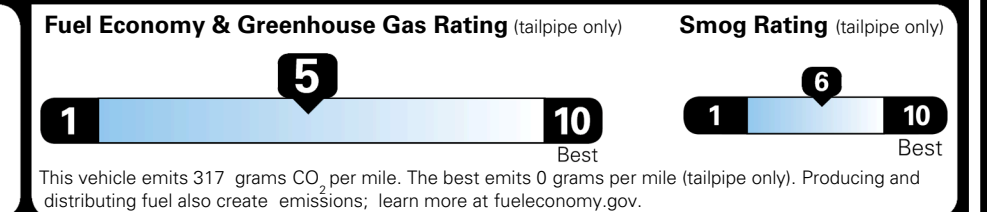

TOTAL ADDITIONAL WEIGHT: 11.0

EPA DOT Fuel Economy and Environment

Gasoline Vehicle

You spend \$250 more in fuel costs over 5 years compared to the average new vehicle.

Annual fuel cost \$1,750

Actual results will vary for many reasons, including driving conditions and how you drive and maintain your vehicle. The average new vehicle gets 29 MPG and costs \$8,500 to fuel over 5 years. Cost estimates are based on 15,000 miles per year at \$ 3.30 per gallon. MPGe is miles per gasoline gallon equivalent. Vehicle emissions are a significant cause of climate change and smog.