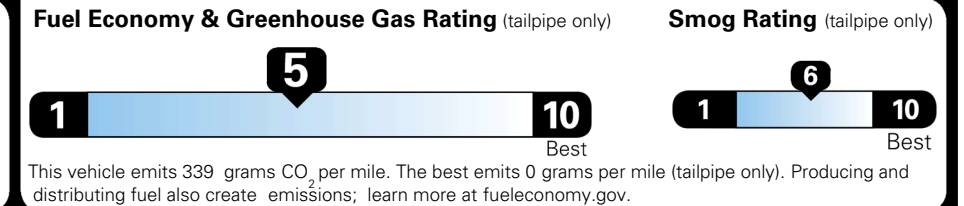

MSRP INCLUDING OPTIONS \$ 30,590.00
 INLAND FREIGHT AND HANDLING \$ 1,495.00
TOTAL MANUFACTURER'S SUGGESTED RETAIL PRICE ▶ \$ 32,085.00

TOTAL ADDITIONAL WEIGHT:

*Additional terms and conditions apply.
 **Kia Connect may be currently unavailable for some Model Year 2022 and newer vehicles sold or purchased in Massachusetts; please see owners.kia.com for more information.
 NOTE: When you purchase this vehicle, Kia America, Inc. collects personal information you provide to the dealership. For information on our collection and use of personal information and your rights, please see our Privacy Policy on www.kia.com.

EPA DOT Fuel Economy and Environment

Gasoline Vehicle

You spend \$1,000 more in fuel costs over 5 years compared to the average new vehicle.

Annual fuel cost \$1,900

Actual results will vary for many reasons, including driving conditions and how you drive and maintain your vehicle. The average new vehicle gets 29 MPG and costs \$8,500 to fuel over 5 years. Cost estimates are based on 15,000 miles per year at \$ 3.30 per gallon. MPGe is miles per gasoline gallon equivalent. Vehicle emissions are a significant cause of climate change and smog.