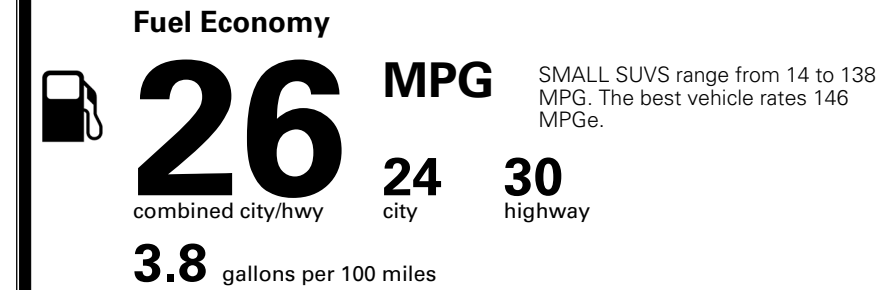

EPA DOT Fuel Economy and Environment

Gasoline Vehicle

You spend \$1,000 more in fuel costs over 5 years compared to the average new vehicle.

Annual fuel cost \$1,900

Actual results will vary for many reasons, including driving conditions and how you drive and maintain your vehicle. The average new vehicle gets 29 MPG and costs \$8,500 to fuel over 5 years. Cost estimates are based on 15,000 miles per year at \$ 3.30 per gallon. MPGe is miles per gasoline gallon equivalent. Vehicle emissions are a significant cause of climate change and smog.