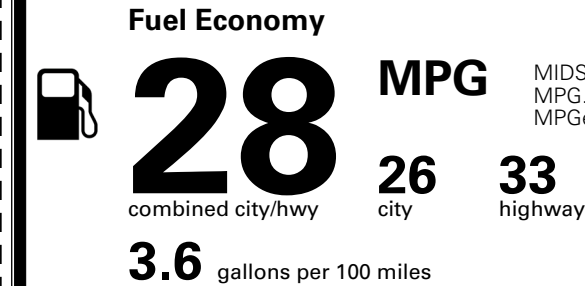

## EPA DOT Fuel Economy and Environment

Gasoline Vehicle

MIDSIZE CARS range from 15 to 139 MPG. The best vehicle rates 146 MPGe.

**You spend \$250 more in fuel costs over 5 years** compared to the average new vehicle.